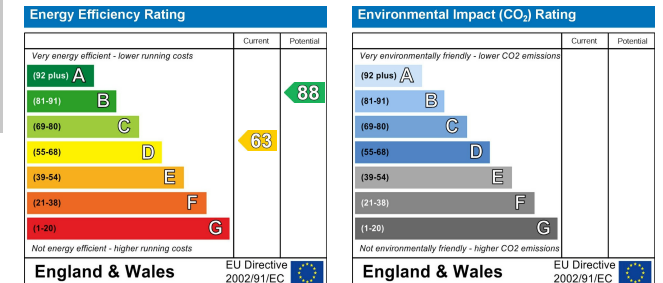

Energy Performance Graph

Viewing

Please contact our HMT Office on 01242 521322 if you wish to arrange a viewing appointment for this property or require further information.

The particulars are set out as a general outline only for the guidance of intended purchasers or lessees, and do not constitute, any part of a contract. Nothing in these particulars shall be deemed to be a statement that the property is in good structural condition or otherwise nor that any of the services, appliances, equipment or facilities are in good working order. Purchasers should satisfy themselves of this prior to purchasing.